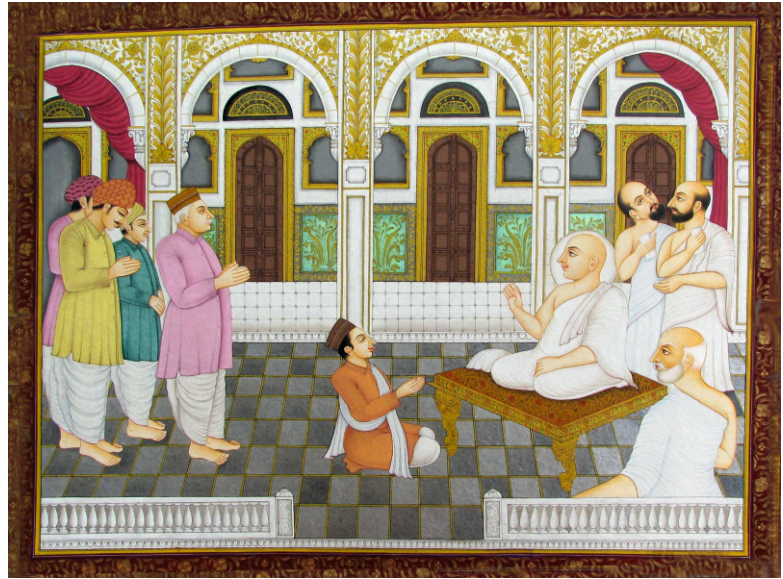

SHRI ASHTAPAD MAHA TIRTH – RATNA MANDIR

Ashtapad Mountain carved from Crystal

Idols carved from various colored Gemstones

SHRI ASHTAPAD TIRTH RELATED STORIES

Janma Kalyanak

Adinath - Parna

Naag Kumar

Samavsaran

Tapas Kheer Parna

Aresa Mahal

ART IN MAKING ASHTAPAD MAHA TIRTH FROM CRYSTAL AND GEMSTONES

DADA GURUDEO – LIFE EVENTS

Four Famous Dadawadi

Restoration of Sight to a Blind Man of Surat

SHRIMAD RAJCHANDRA – LIFE EVENTS

Chitra-Pat and Charan

Reading "Dravyasangrah" to the monks

ART IN FAITH AND TEACHINGS

NEM RAJUL AND SHRI SADHUJI PAINTINGS

Nem Rajul
Marriage Procession and Vairagya

Paying Respect to Shri Sadhuji on Arrival

VARIOUS RELIGIOUS PAINTINGS

Gokhala and Pillars - Delwada

ART IN PAINTINGS

YANTRAS & BIJAXAR - SHRI SHANTINATH IDOL

Om with Panch Parmeshthi

Rushi Mandal Yantra

Siddha Chakra Yantra

Hrim with Shri Chovisi